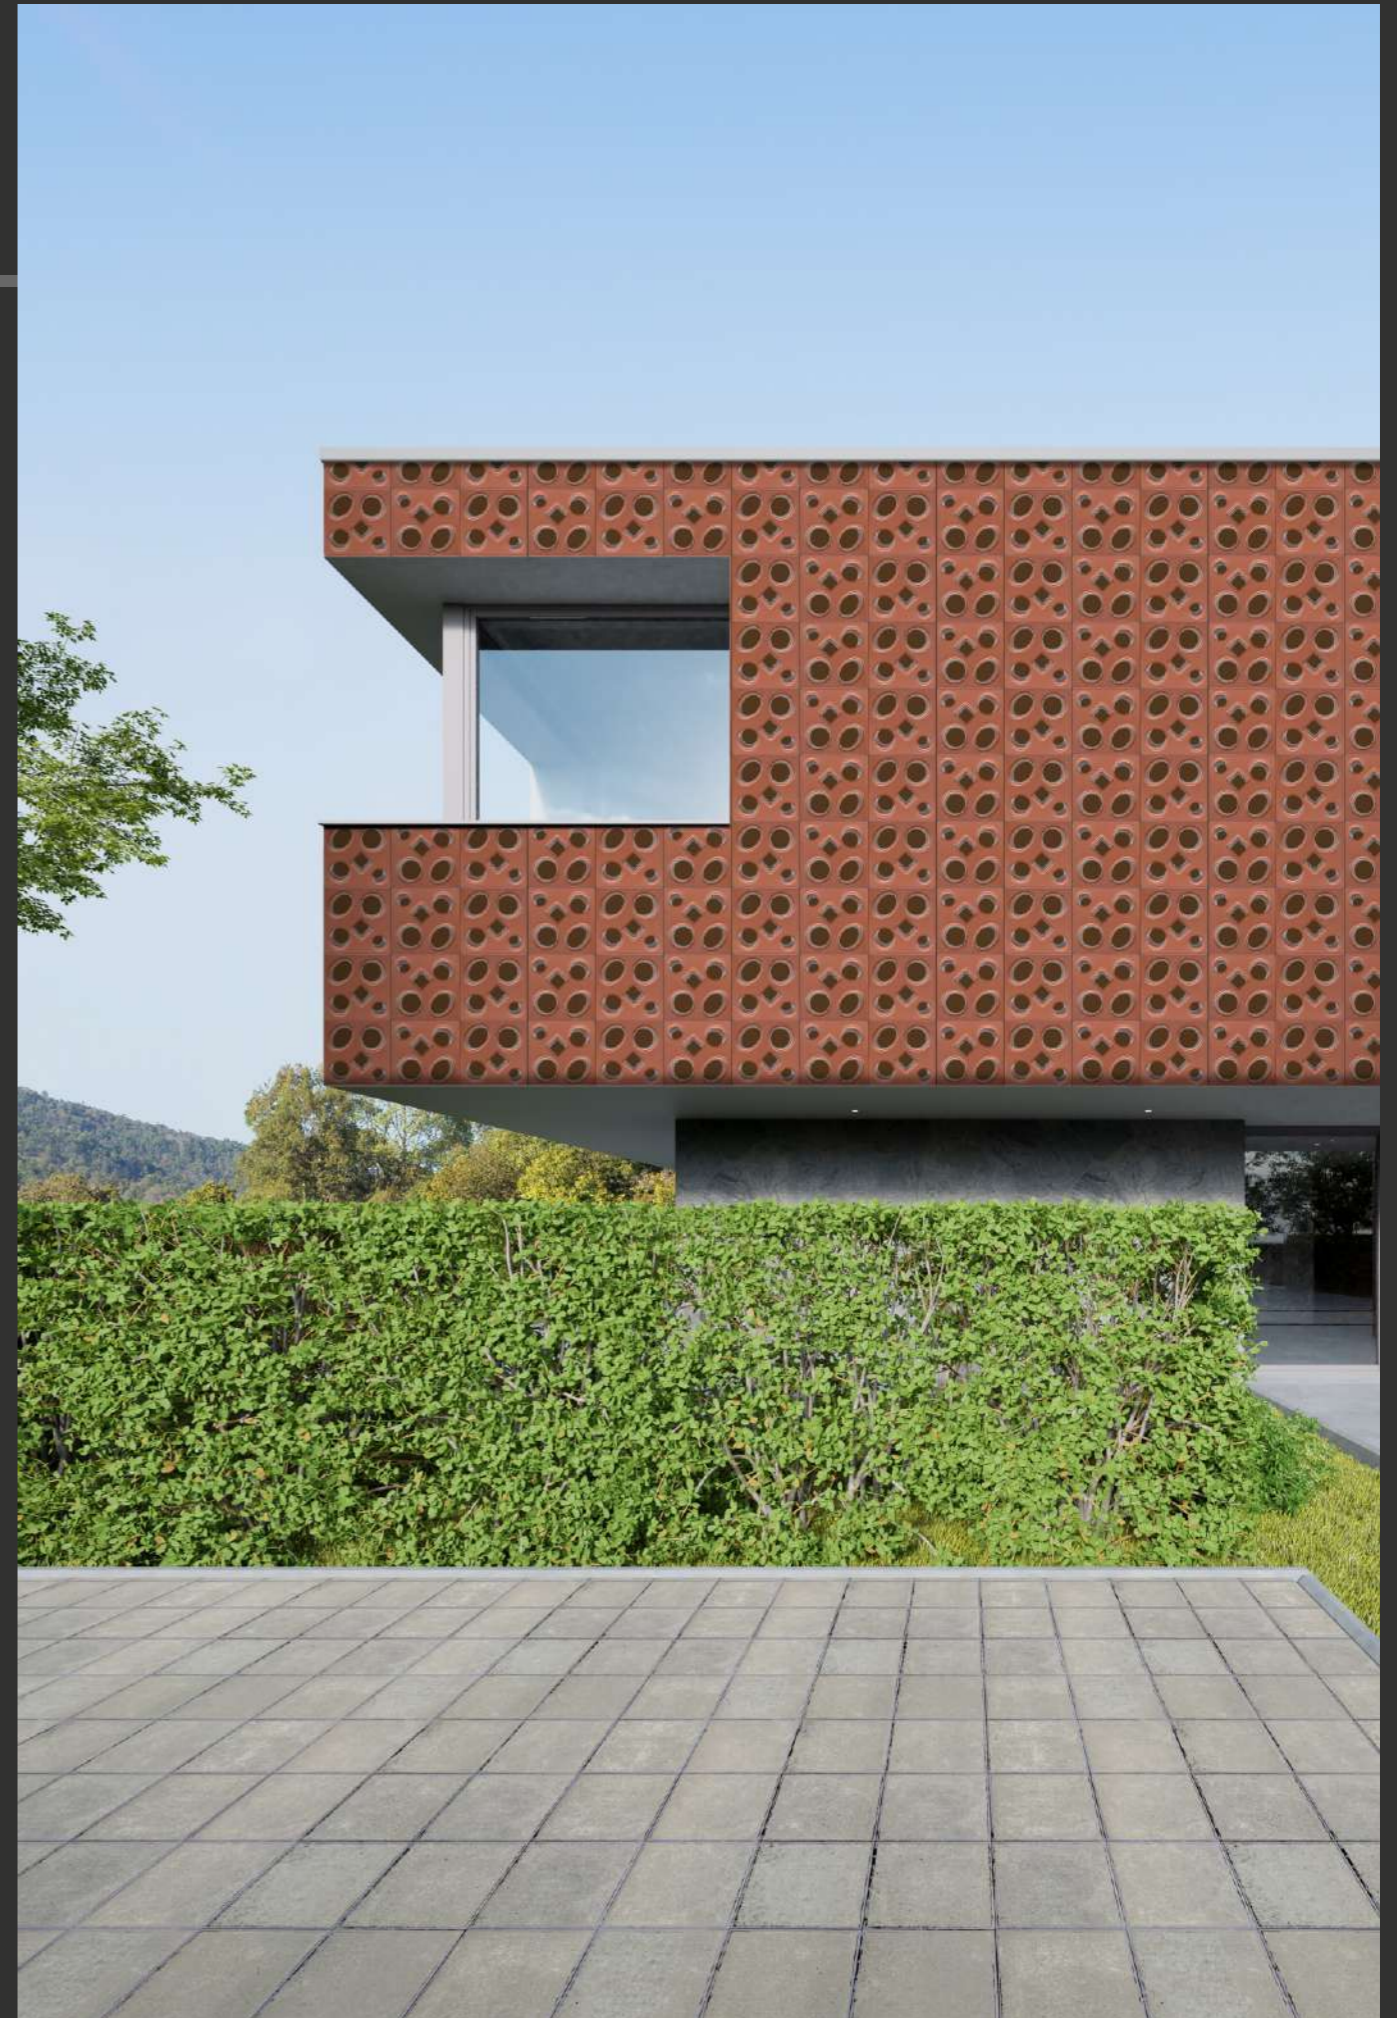

**HOME  
ELEVATION** *that*  
**REFLECTS YOUR  
PERSONALITY**

Size : **200x200mm**

Colour : **Terracotta/White**

CONCEPT VIEW

**1006**

Thickness : **60mm**  
Size : **200x200mm**  
Colour : **Terracotta/White**

CONCEPT VIEW

**1007**

Thickness : **60mm**