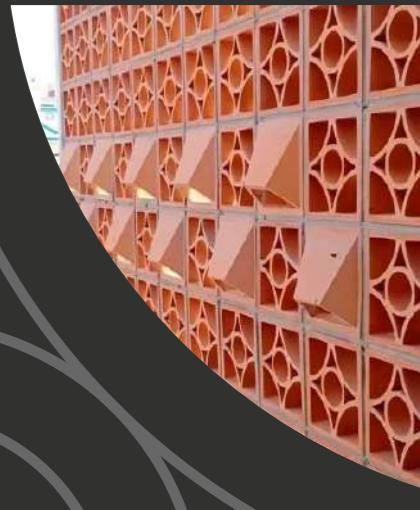

## OUR PRODUCT :

- JAALIS
- WALL TILES
- JAALI ADHESIVE
- WALL CLADDING
- FLOOR TILES

**1001**

Thickness : **60mm**

Size : **200x200mm**

Colour : **Terracotta/White**

CONCEPT VIEW

**1002**