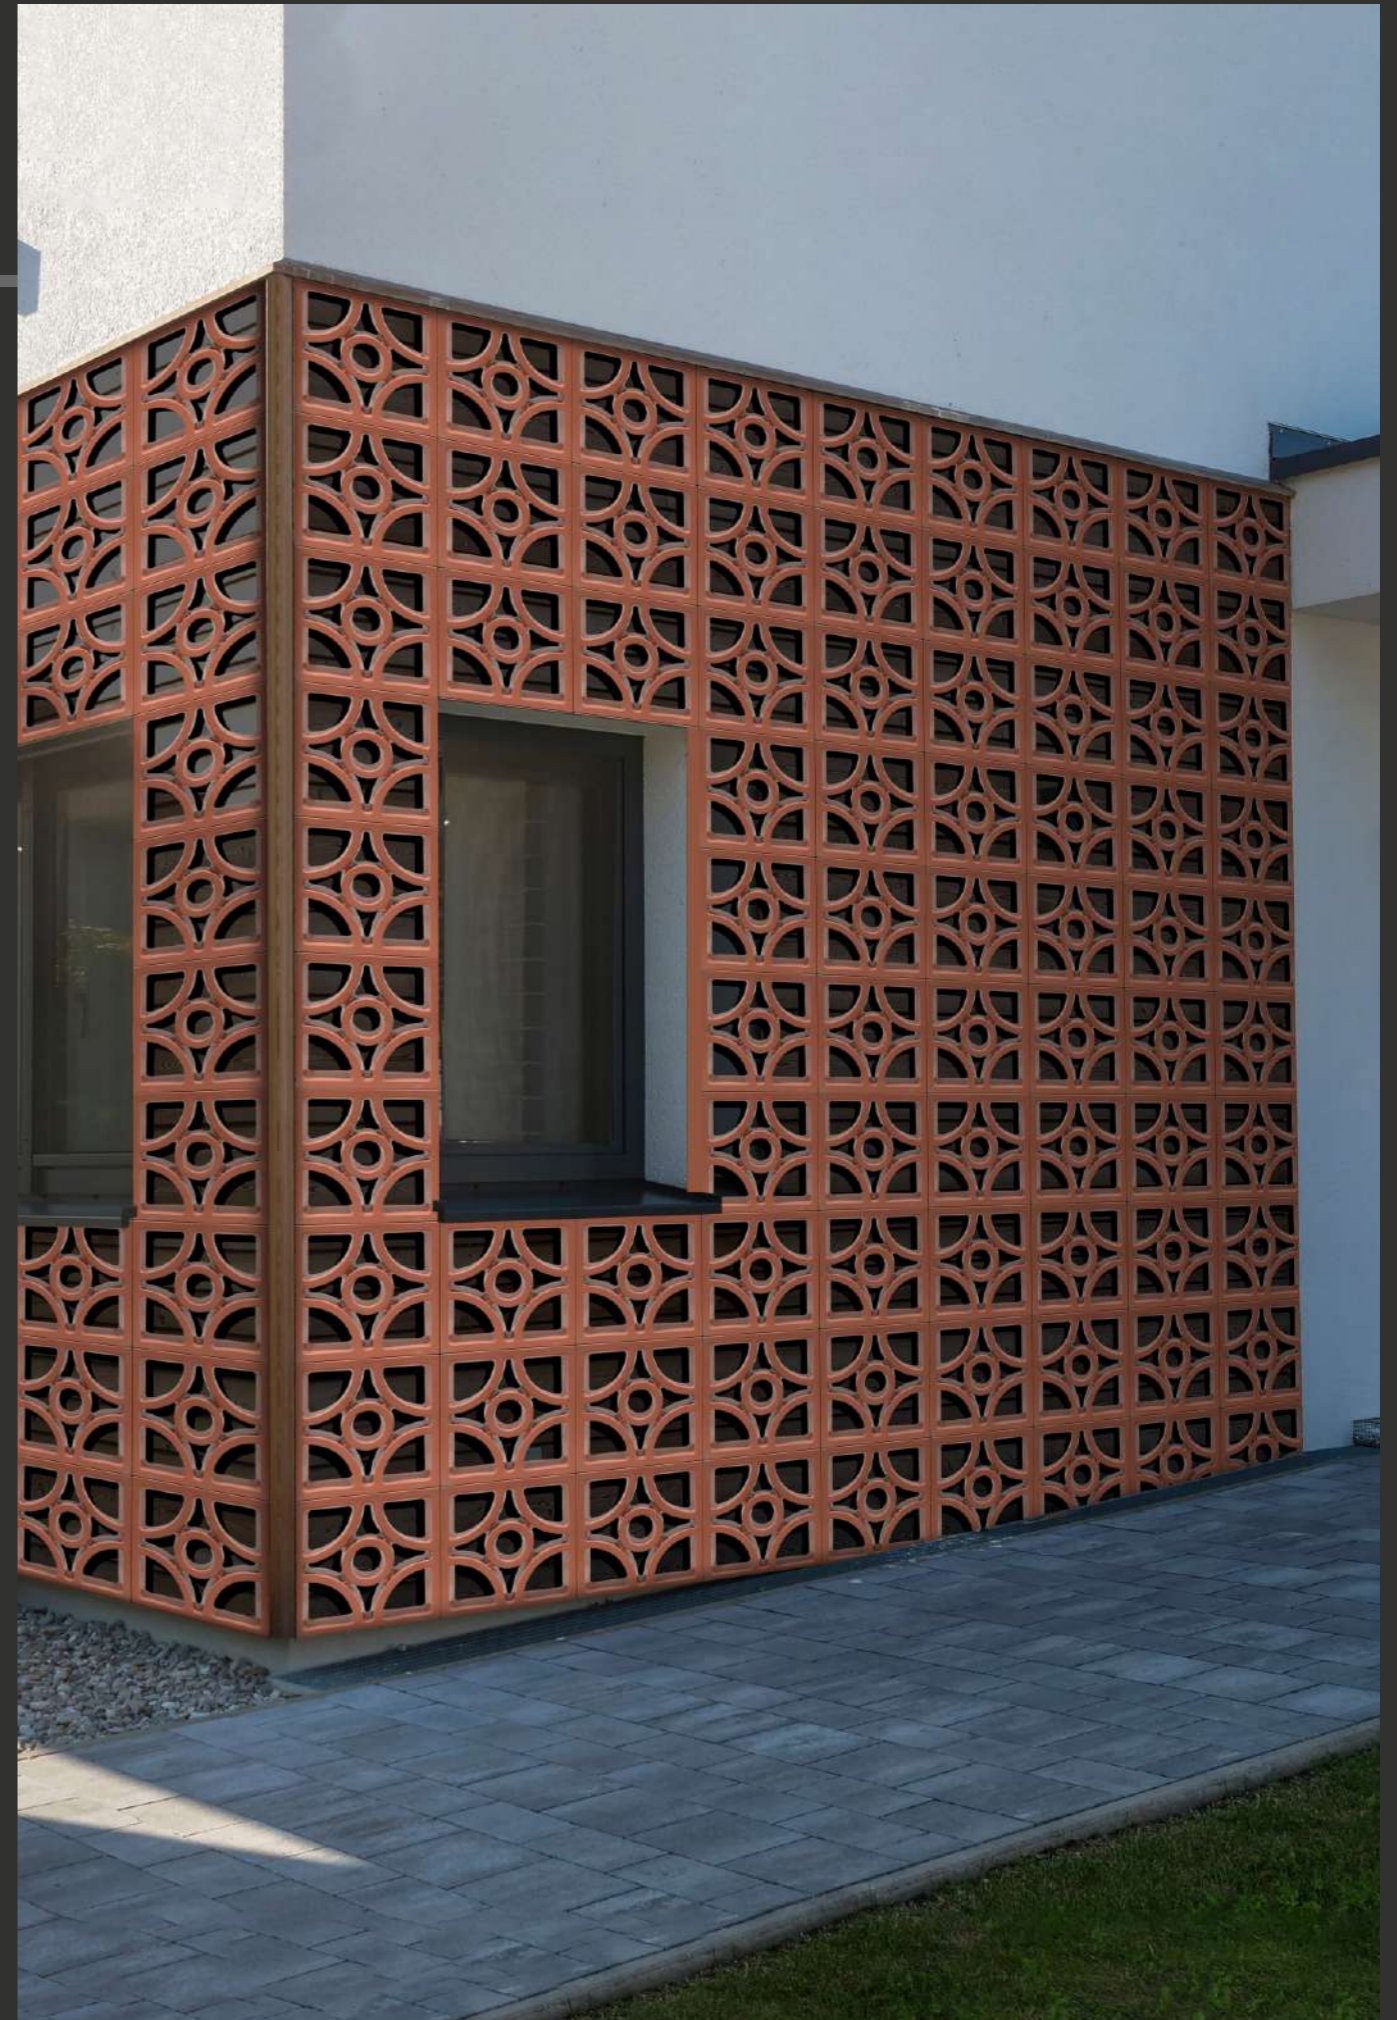

1002

Thickness : **60mm**

Size : **200x200mm**

Colour : **Terracotta/White**

CONCEPT VIEW