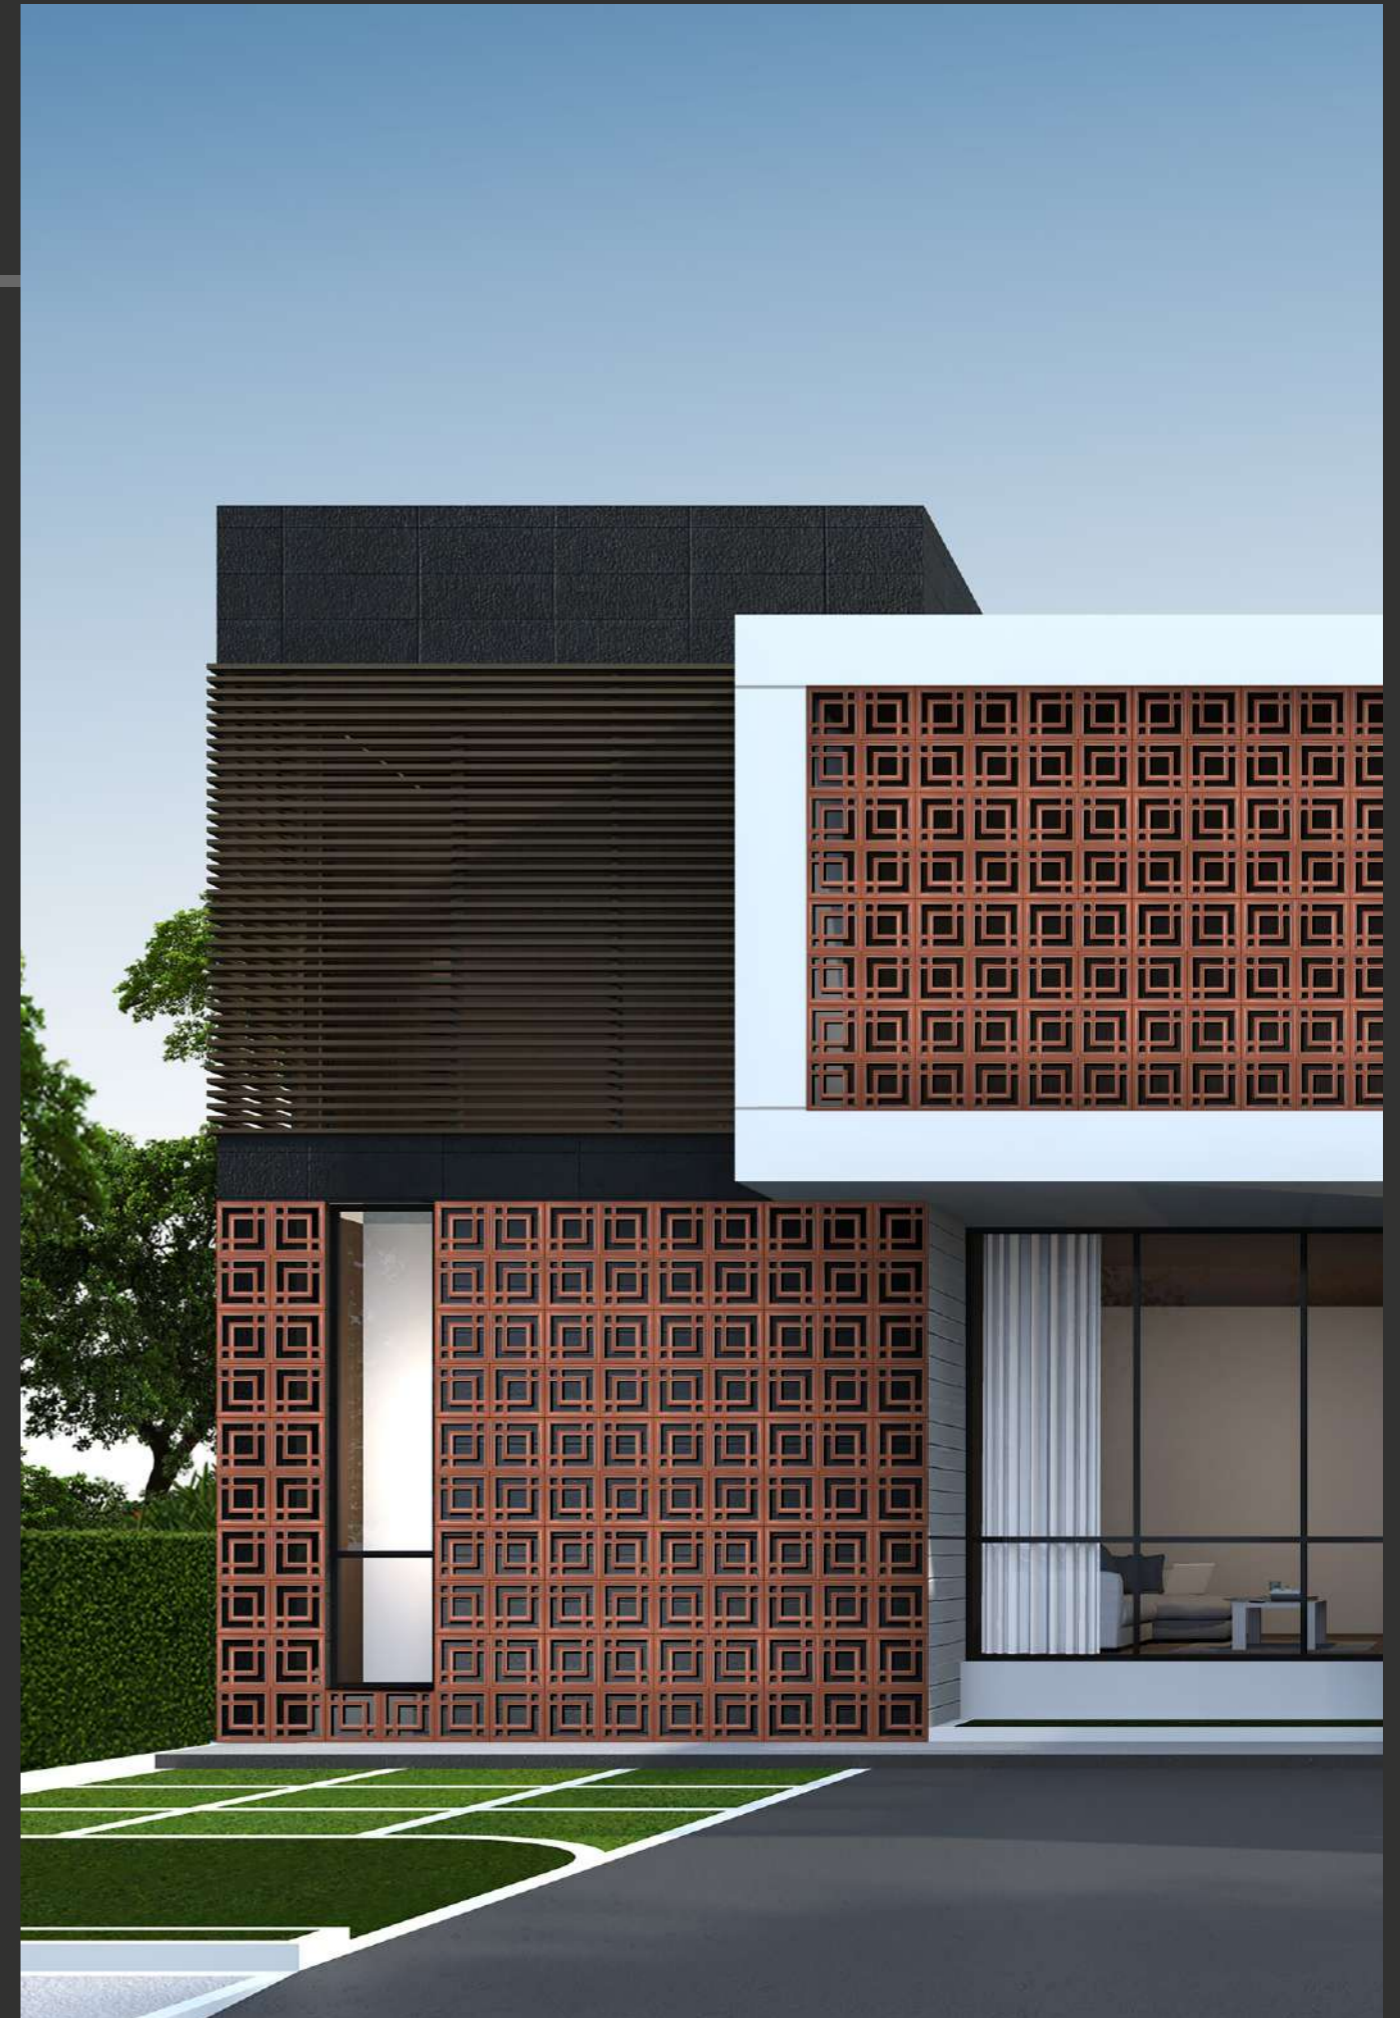

1003 TERRACOTTA

Thickness : **60mm**

Size : **200x200mm**

Colour : **Terracotta/White**

CONCEPT VIEW